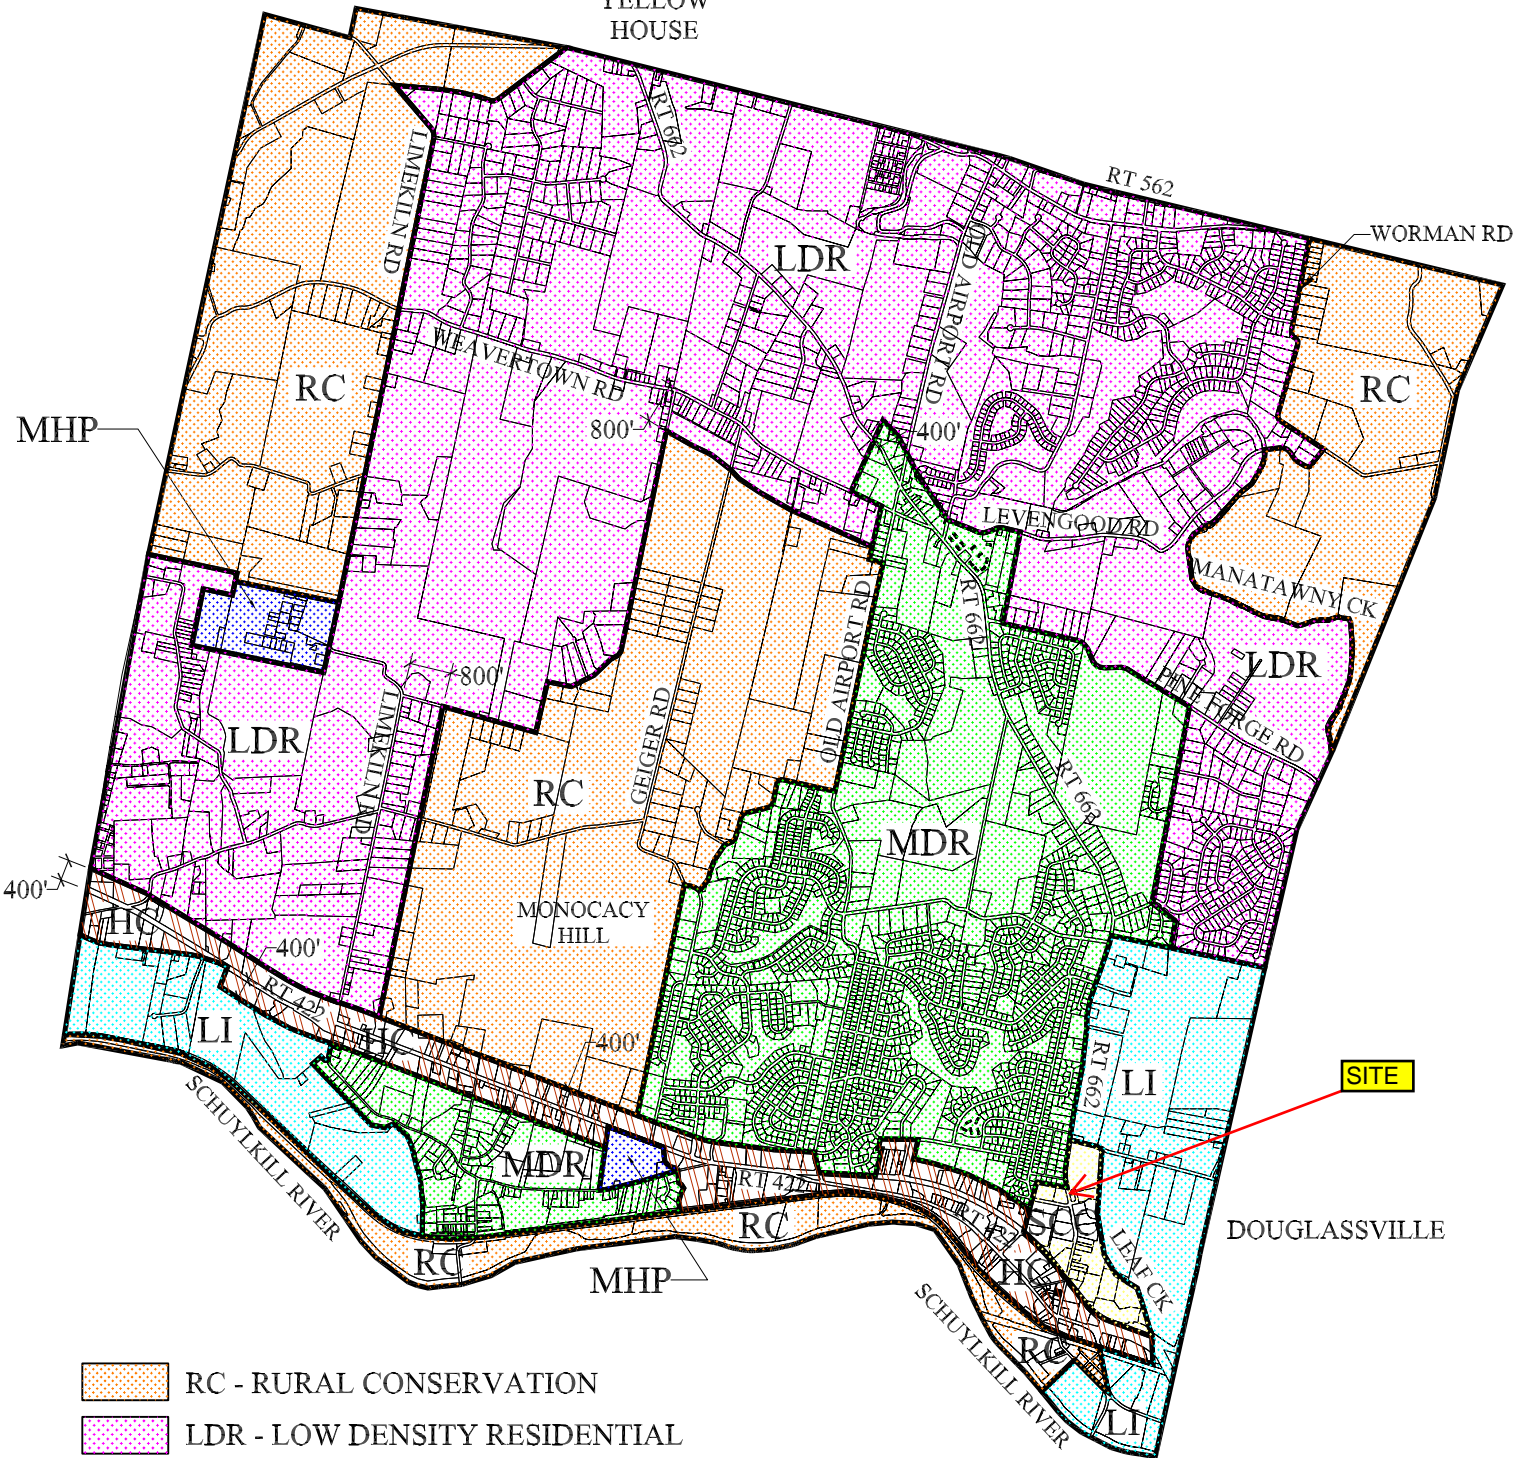

AMITY TOWNSHIP ZONING MAP

YELLOW
HOUSE

- RC - RURAL CONSERVATION
- LDR - LOW DENSITY RESIDENTIAL
- MDR - MEDIUM DENSITY RESIDENTIAL
- LI - LIGHT INDUSTRIAL
- HC - HIGHWAY COMMERCIAL
- SCC - SHOPPING CENTER COMMERCIAL
- MHP - MOBILE HOME PARK