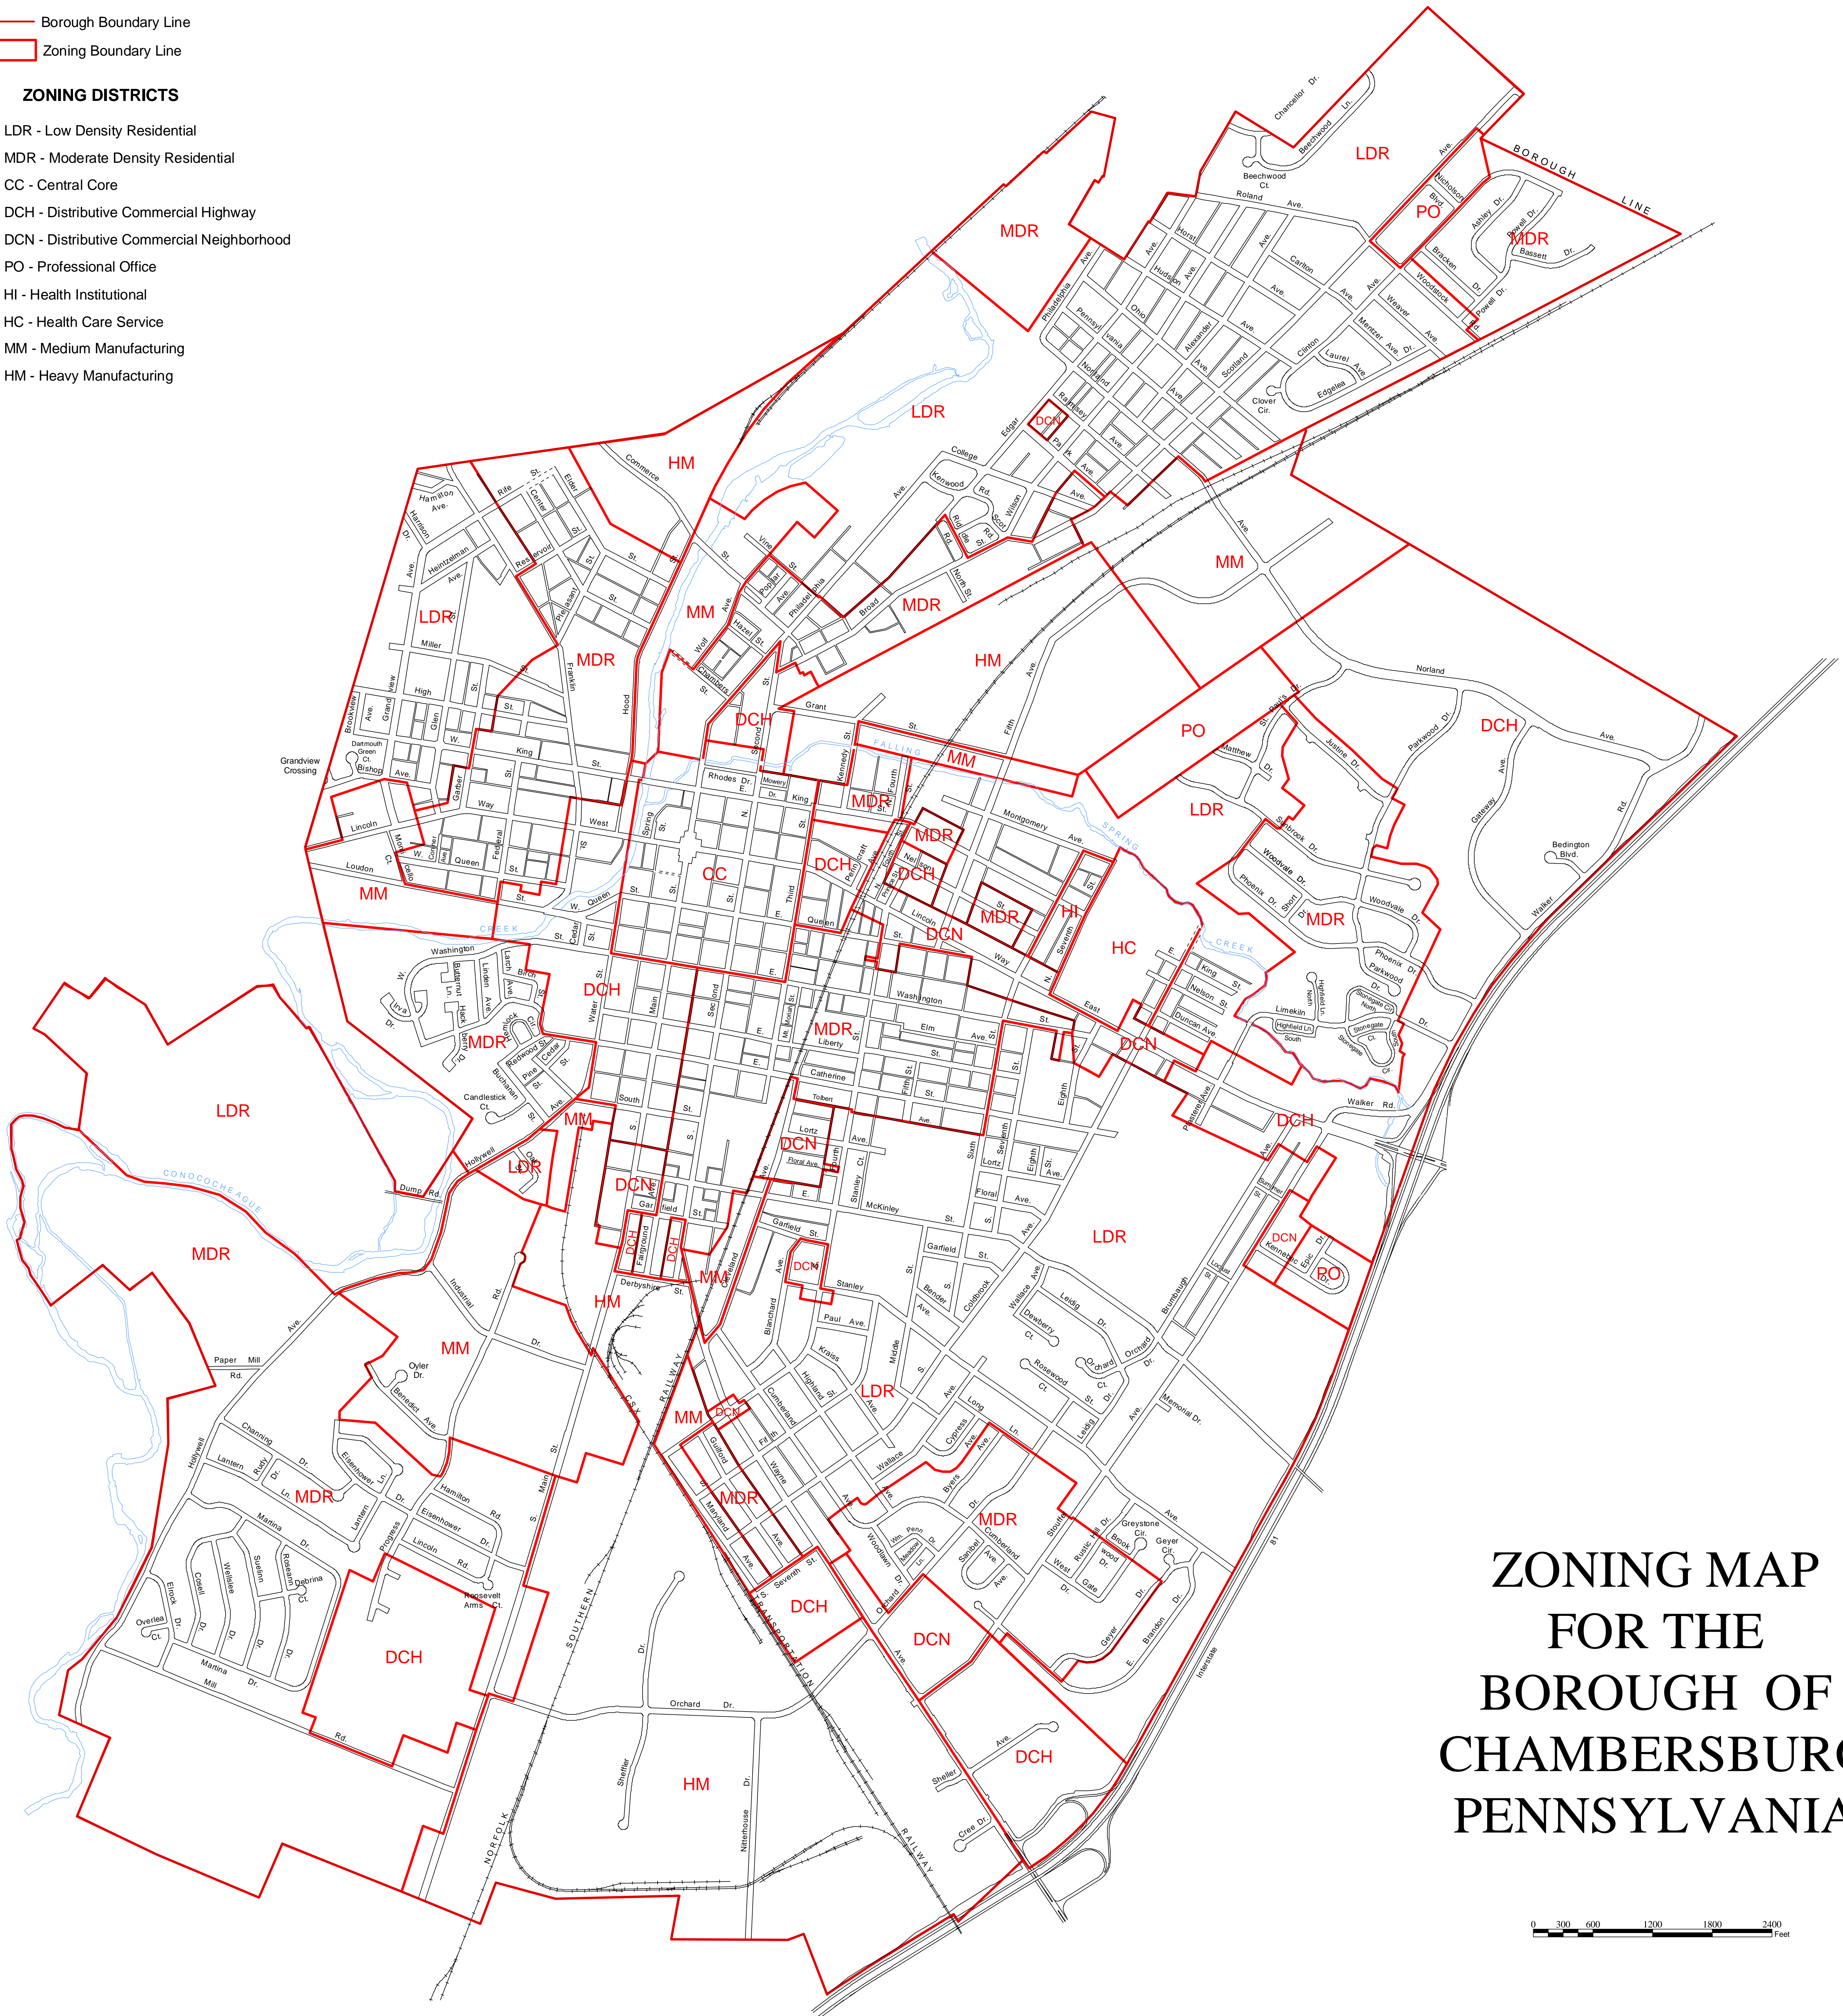

**LEGEND**

- Borough Boundary Line
- Zoning Boundary Line

**ZONING DISTRICTS**

- LDR - Low Density Residential
- MDR - Moderate Density Residential
- CC - Central Core
- DCH - Distributive Commercial Highway
- DCN - Distributive Commercial Neighborhood
- PO - Professional Office
- HI - Health Institutional
- HC - Health Care Service
- MM - Medium Manufacturing
- HM - Heavy Manufacturing

**ZONING MAP  
FOR THE  
BOROUGH OF  
CHAMBERSBURG  
PENNSYLVANIA**

0 300 600 1200 1800 2400 Feet